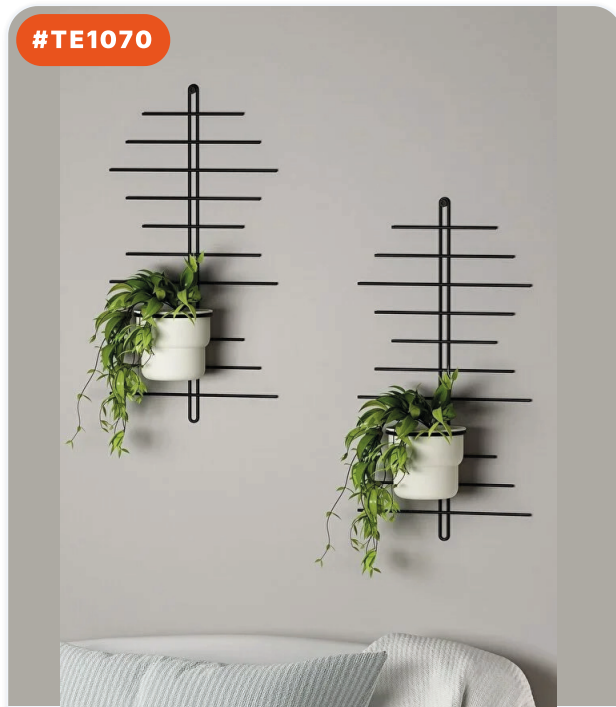

1X

WALL FLOWER POT HOLDER

PRODUCT DIMENSIONS (CM)

1x25x50 CM

8 684646 008563

#TE1070

WALL FLOWER POT HOLDER

PRODUCT DIMENSIONS (CM)