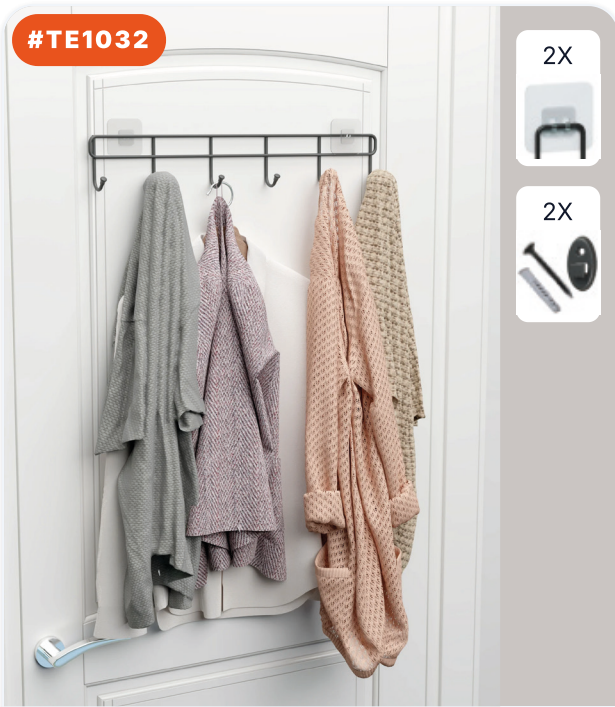

#TE1032

2X

2X

OVER-THE-DOOR HANGER

PRODUCT DIMENSIONS (CM)

9x49x1 CM