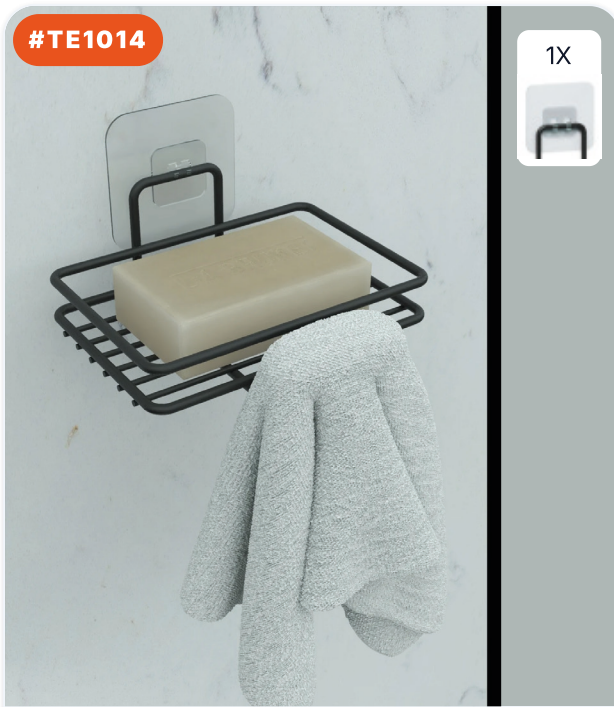

8 684646 008068

#TE1010

SQUARE BASE TOILET PAPER HOLDER WITH...

PRODUCT DIMENSIONS (CM)
11×12×58 CM

8 684646 008167

#TE1016

2X

SELF-ADHESIVE 2-TIER BATHROOM SHELF

PRODUCT DIMENSIONS (CM)
10×25×30 CM

8 684646 008211

#TE1004

2X

ADHESIVE SINGLE-TIER BATHROOM SHELF

PRODUCT DIMENSIONS (CM)
10×30×9 CM

8 684646 008112

#TE1014