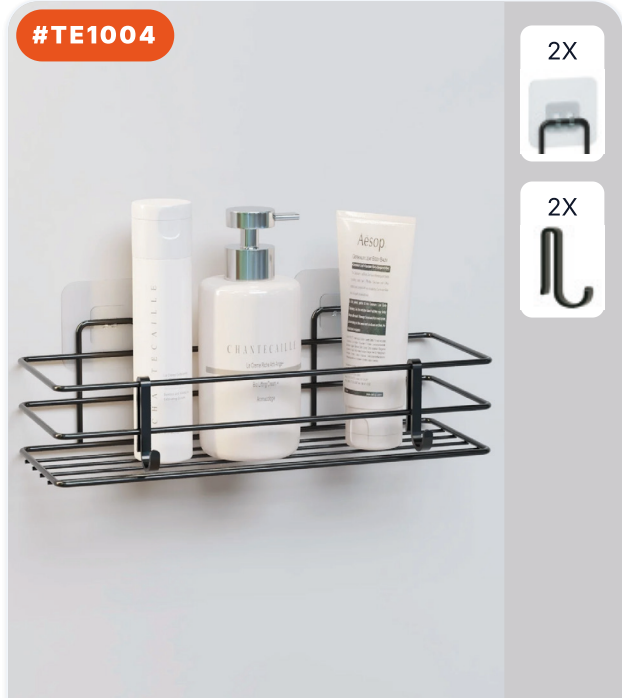

#TE1004

2X

ADHESIVE SINGLE-TIER BATHROOM SHELF

PRODUCT DIMENSIONS (CM)
10×30×9 CM

8 684646 008112