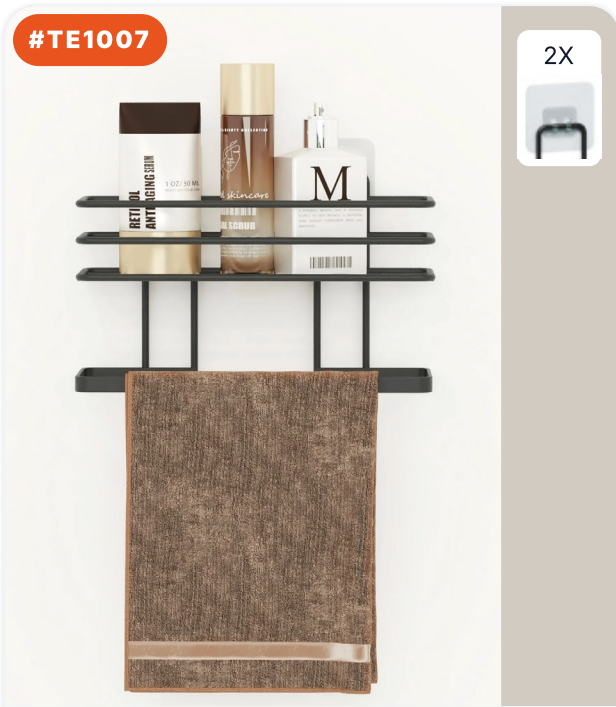

1X

SELF-ADHESIVE DOUBLE HOOK HANGER

PRODUCT DIMENSIONS (CM)
50×0×6 CM

8 684646 008303

#TE1007

2X

ADHESIVE BLACK METAL BATHROOM SHEL...

PRODUCT DIMENSIONS (CM)
10×30×17.5 CM

8 684646 008068

#TE1010

SQUARE BASE TOILET PAPER HOLDER WITH...

PRODUCT DIMENSIONS (CM)
11×12×58 CM

8 684646 008167

#TE1016

2X

SELF-ADHESIVE 2-TIER BATHROOM SHELF