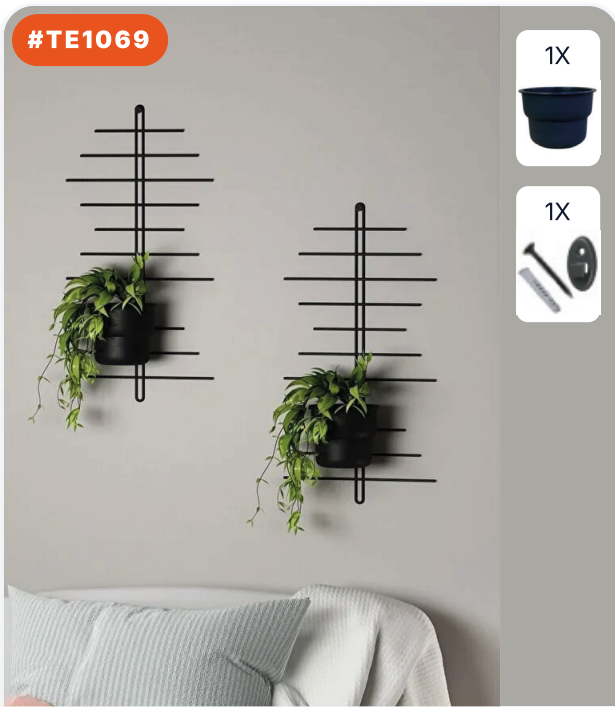

#TE1069

1X

1X

WALL FLOWER POT HOLDER

PRODUCT DIMENSIONS (CM)

1x25x50 CM

8 684646 008563