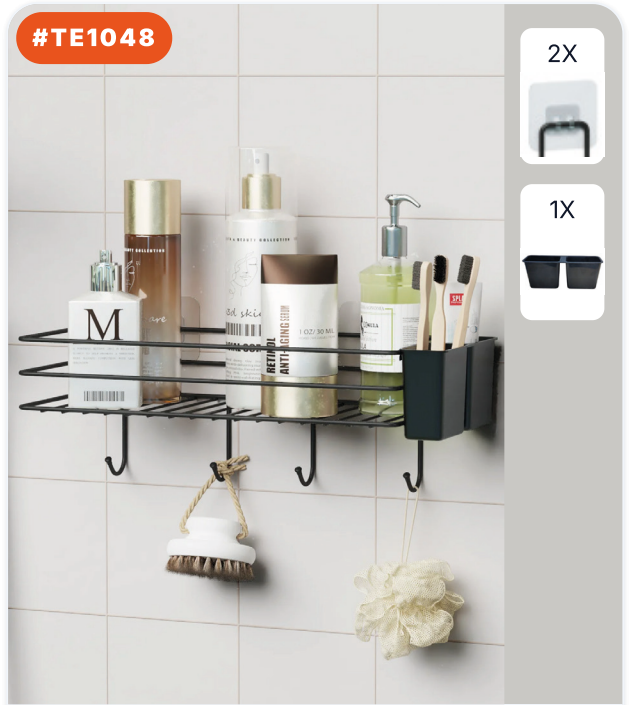

#TE1050

2X

ADHESIVE MINI TOILET PAPER HOLDER

PRODUCT DIMENSIONS (CM)
1×16×9 CM

#TE1052

2X

ADHESIVE MINI SQUARE TOWEL HOLDER

PRODUCT DIMENSIONS (CM)
17×17×17 CM

#TE1046

2X

ADHESIVE SPARE TOILET PAPER HOLDER

PRODUCT DIMENSIONS (CM)
13×12×57 CM

#TE1029 35 X 15 Cm

LARGE BATHROOM ORGANIZER

PRODUCT DIMENSIONS (CM)
15x35x12 CM

8 684646 008358

#TE1048

2X

1X

ADHESIVE HANGING BATHROOM SHELF

PRODUCT DIMENSIONS (CM)
15x35x12 CM

8 684646 008334

#TE1030

4X

8 684646 008266

#TE1028

HANGING BATHROOM SHELF

PRODUCT DIMENSIONS (CM)
11x26x50 CM

8 684646 008242

#TE1019

1X

ADHESIVE TOOTHBRUSH HOLDER