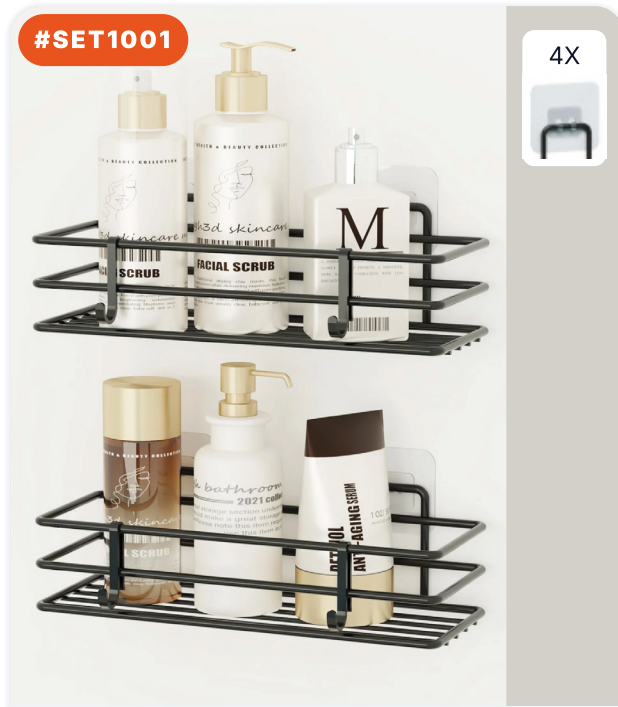

#SET1001

4X

2-PIECE 30X10 STRAIGHT BATHROOM SHELF

PRODUCT DIMENSIONS (CM)

30.5x12.5x10.5 CM

8 684646 008860