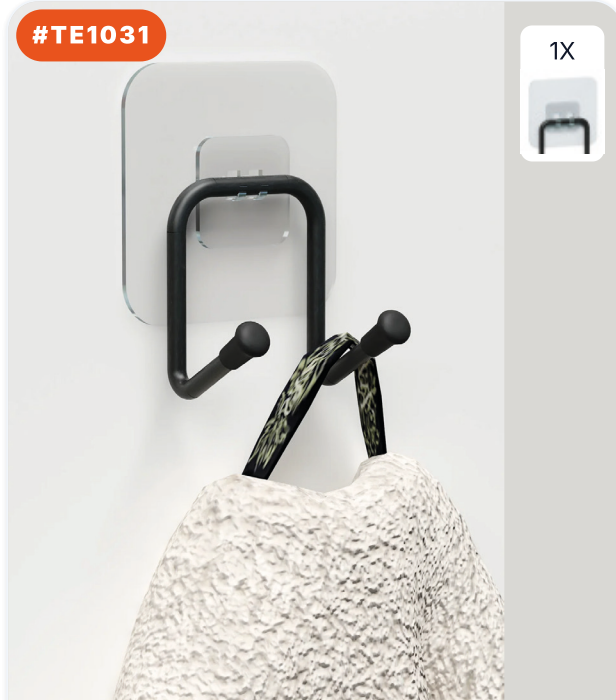

8 684646 008136

#TE1025

2X

2X

SELF-ADHESIVE SINGLE-TIER CORNER...

PRODUCT DIMENSIONS (CM)
11×26×9 CM

8 684646 008297

#TE1031