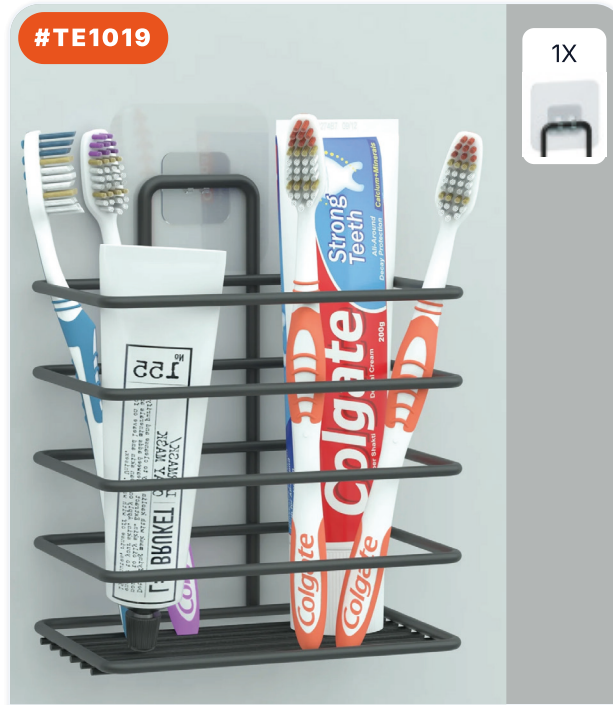

8 684646 008266

#TE1028

HANGING BATHROOM SHELF

PRODUCT DIMENSIONS (CM)
11x26x50 CM

8 684646 008242

#TE1019

1X

ADHESIVE TOOTHBRUSH HOLDER