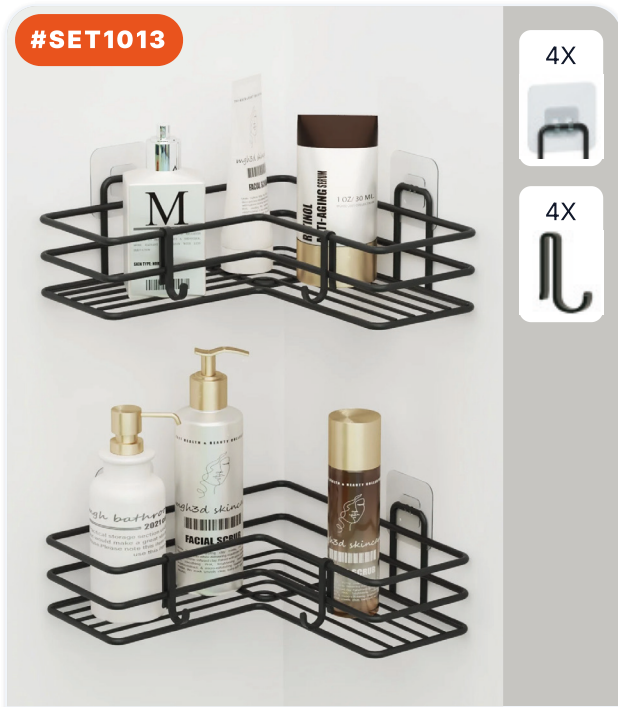

#TE1104

2X

3-TIER LADDER TOWEL RACK

PRODUCT DIMENSIONS (CM)
0x0x0 CM

#TE1102

2X

TOILET PAPER HOLDER FOR 6 ROLLS

PRODUCT DIMENSIONS (CM)
0x0x0 CM