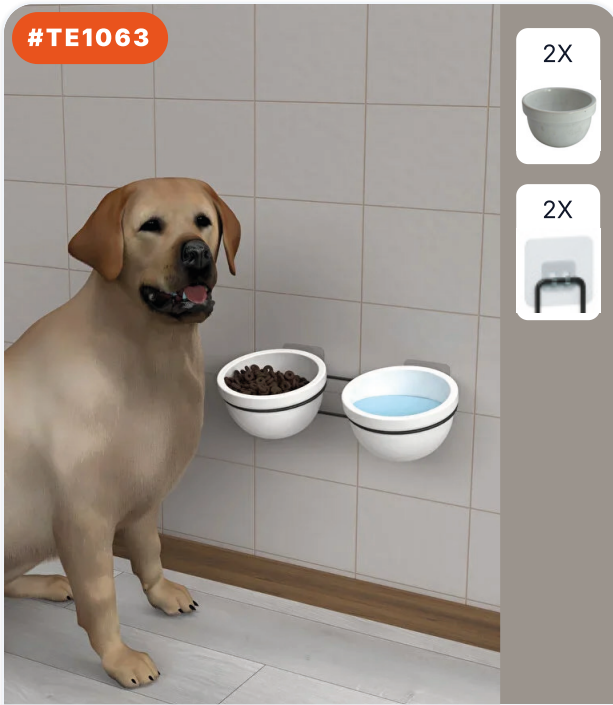

KITCHEN HANGING HOOK

PRODUCT DIMENSIONS (CM)
1.9x10x5 CM

#TE1083

DESKTOP SQUARE NAPKIN HOLDER

PRODUCT DIMENSIONS (CM)
19x19x5 CM

- 2X 
- 2X 

STICKY 2-IN-1 CAT DOG FOOD AND WATER...

PRODUCT DIMENSIONS (CM)
10×10×10 CM