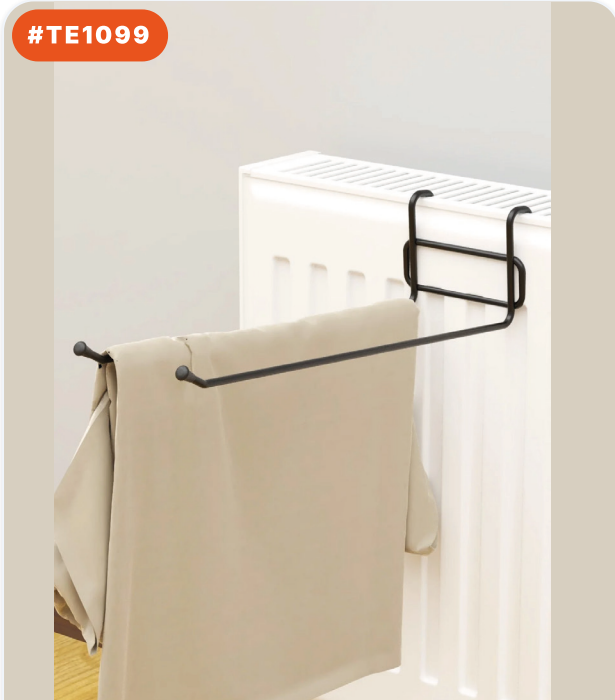

#TE1099

2-PIECE RADIATOR CLOTHES AIRER

PRODUCT DIMENSIONS (CM)

0x0x0 CM