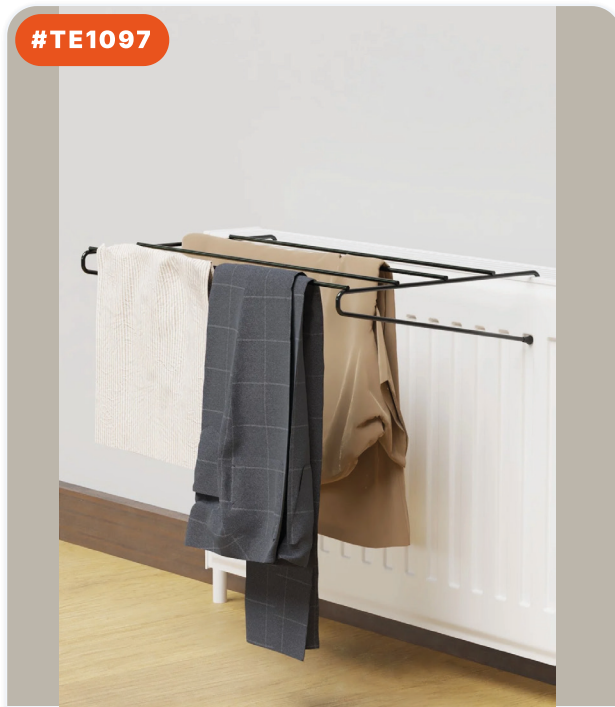

2X

OVER-THE-DOOR HANGER

PRODUCT DIMENSIONS (CM)

9x49x1 CM

#TE1099

2-PIECE RADIATOR CLOTHES AIRER

PRODUCT DIMENSIONS (CM)

0x0x0 CM