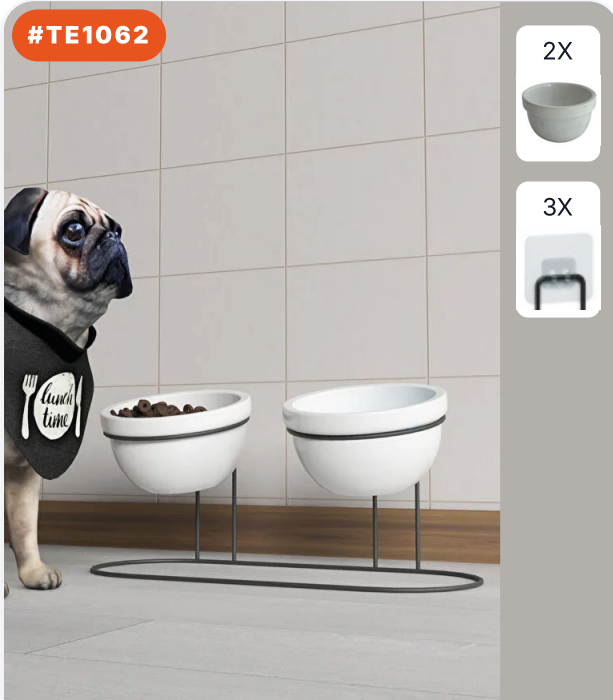

- 2X
- 3X

2-IN-1 CAT AND DOG FOOD AND WATER...

PRODUCT DIMENSIONS (CM)
1×1×1 CM