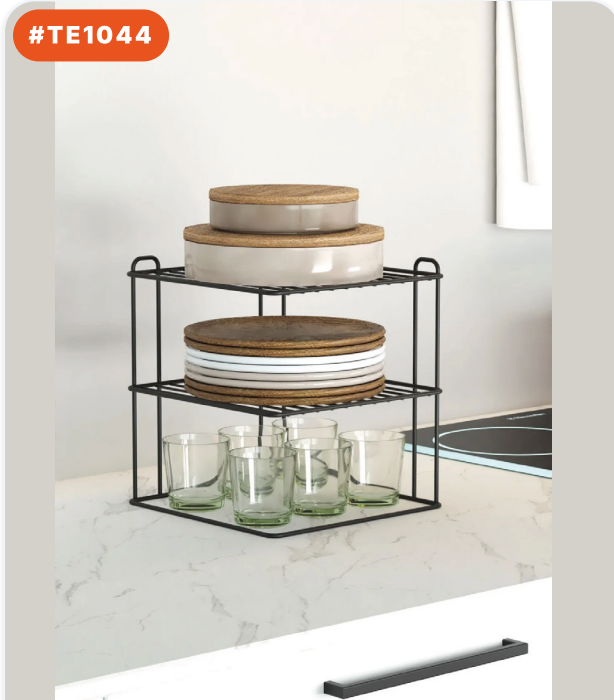

SHOWER ENCLOSURE HOOK

PRODUCT DIMENSIONS (CM)

17x8x5 CM

SAYFA 10

#TE1002

30X28 CABINET GRILL

PRODUCT DIMENSIONS (CM)
32x28x13.5 CM

#TE1013

2X

ADHESIVE PAPER TOWEL HOLDER SHELF

PRODUCT DIMENSIONS (CM)
10x30x14 CM

#TE1044

3-TIER CLOSET ORGANIZER

PRODUCT DIMENSIONS (CM)
21x21x23 CM

#TE1045

POT AND PAN ORGANIZER