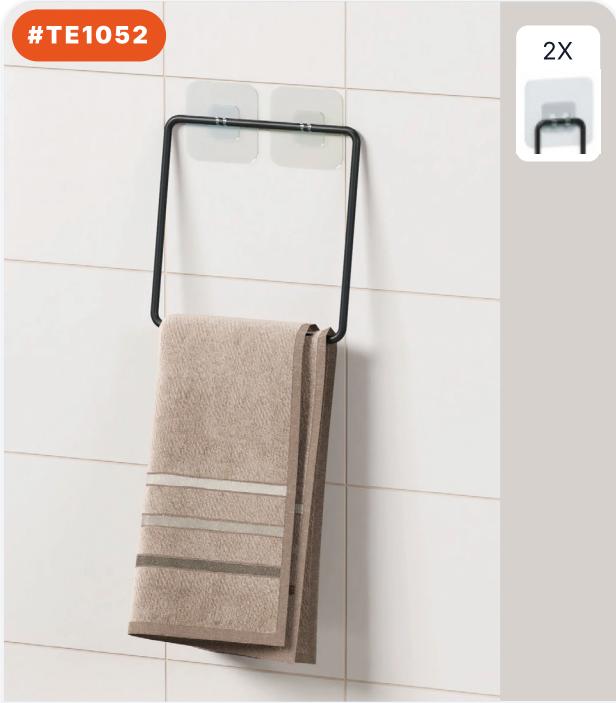

#TE1050

2X

ADHESIVE MINI TOILET PAPER HOLDER

PRODUCT DIMENSIONS (CM)
1×16×9 CM

#TE1052

2X

ADHESIVE MINI SQUARE TOWEL HOLDER

PRODUCT DIMENSIONS (CM)
17×17×17 CM