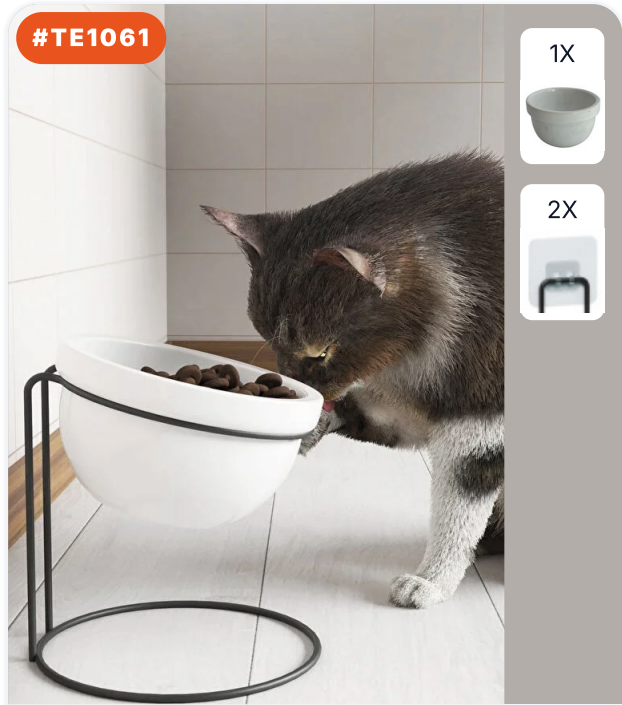

KITCHEN HANGING HOOK

PRODUCT DIMENSIONS (CM)
1.9x10x5 CM

#TE1083

DESKTOP SQUARE NAPKIN HOLDER

PRODUCT DIMENSIONS (CM)
19x19x5 CM

- 2X 
- 2X 

STICKY 2-IN-1 CAT DOG FOOD AND WATER...

PRODUCT DIMENSIONS (CM)
10×10×10 CM

- 1X 
- 2X 

CAT DOG FOOD AND WATER BOWL

PRODUCT DIMENSIONS (CM)
14×1×15 CM

- 2X 
- 3X 

2-IN-1 CAT AND DOG FOOD AND WATER...

PRODUCT DIMENSIONS (CM)
1×1×1 CM

#TE1032

2X