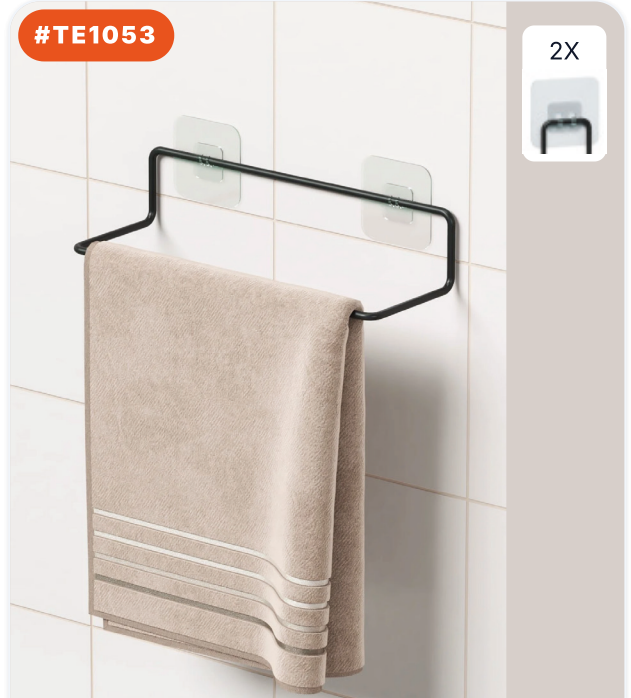

PRODUCT DIMENSIONS (CM)
21x21x9 CM

8 684646 008129

#TE1021

2X

SELF-ADHESIVE DOUBLE TOILET PAPER...

PRODUCT DIMENSIONS (CM)
10x30x16 CM

8 684646 008273

#TE1053