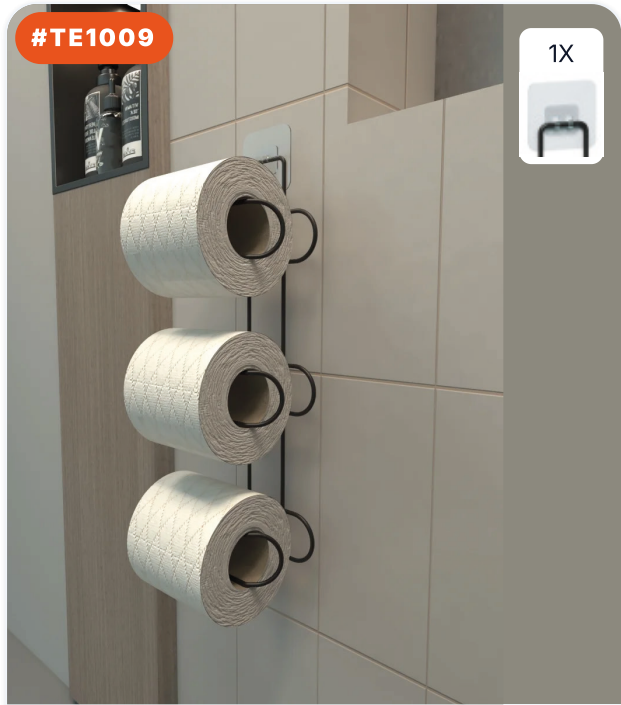

#TE1015

2X

SELF-ADHESIVE TOILET HYGIENE SET

PRODUCT DIMENSIONS (CM)
10x30x26 CM

8 684646 008204

#TE1012

ROUND TOILET PAPER HOLDER WITH BASKET

PRODUCT DIMENSIONS (CM)
13x13x64 CM