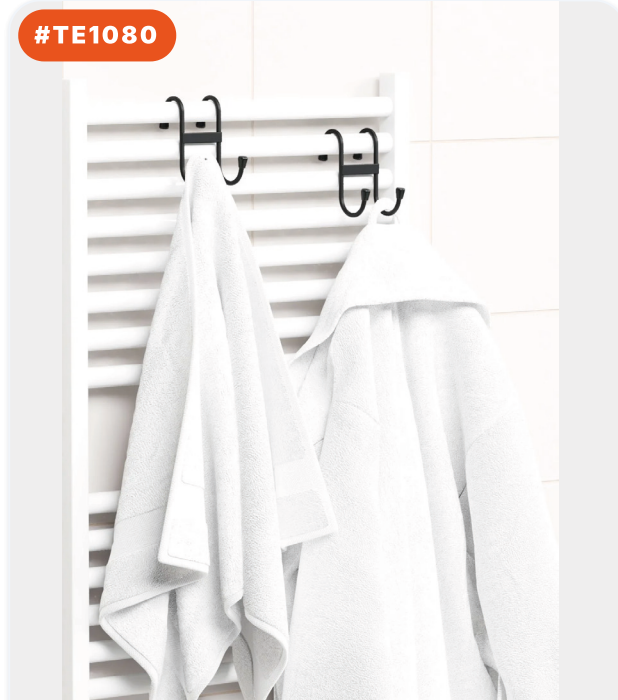

#TE1080

TOWEL RADIATOR HOOK

PRODUCT DIMENSIONS (CM)

0x0x0 CM

8 684646 008648