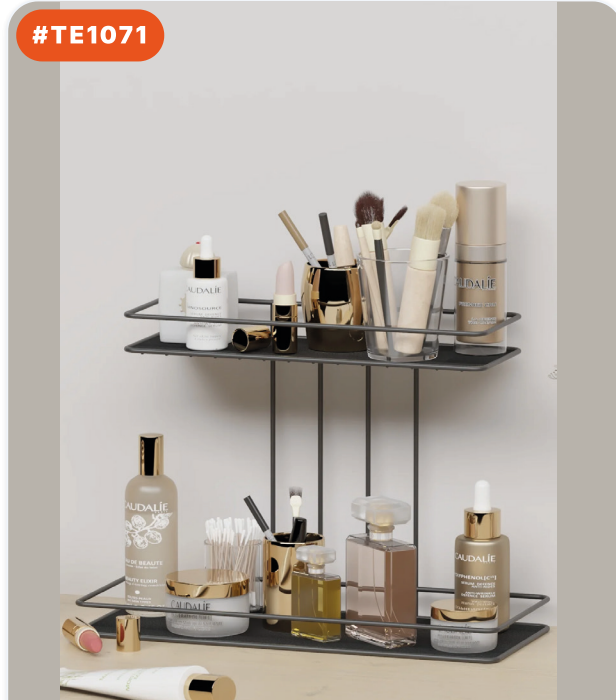

#TE1071

2-TIER JEWELRY ORGANIZER MULTI-...

PRODUCT DIMENSIONS (CM)

15x35x25 CM

8 684646 008570