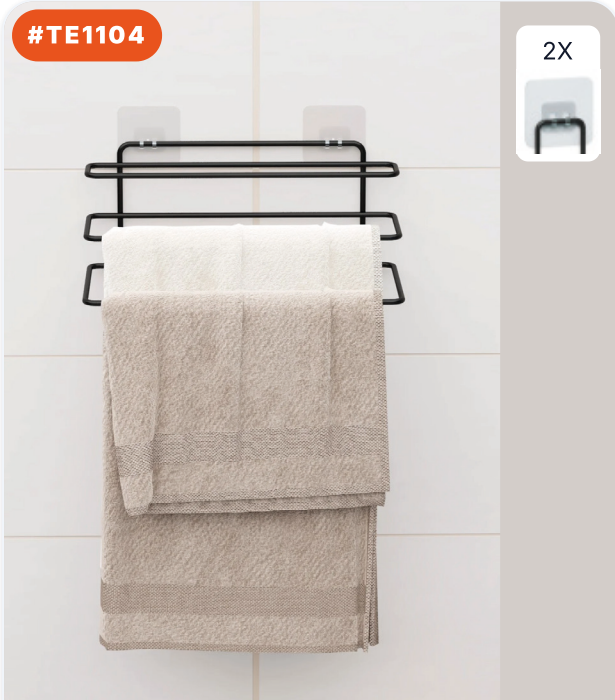

#TE1104

2X

3-TIER LADDER TOWEL RACK

PRODUCT DIMENSIONS (CM)
0x0x0 CM