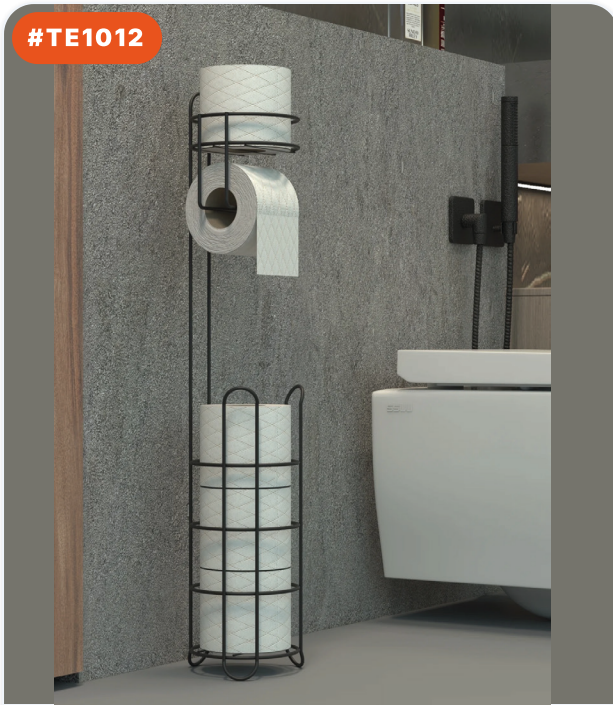

#TE1015

2X

SELF-ADHESIVE TOILET HYGIENE SET

PRODUCT DIMENSIONS (CM)
10x30x26 CM

8 684646 008204

#TE1012

ROUND TOILET PAPER HOLDER WITH BASKET

PRODUCT DIMENSIONS (CM)
13x13x64 CM