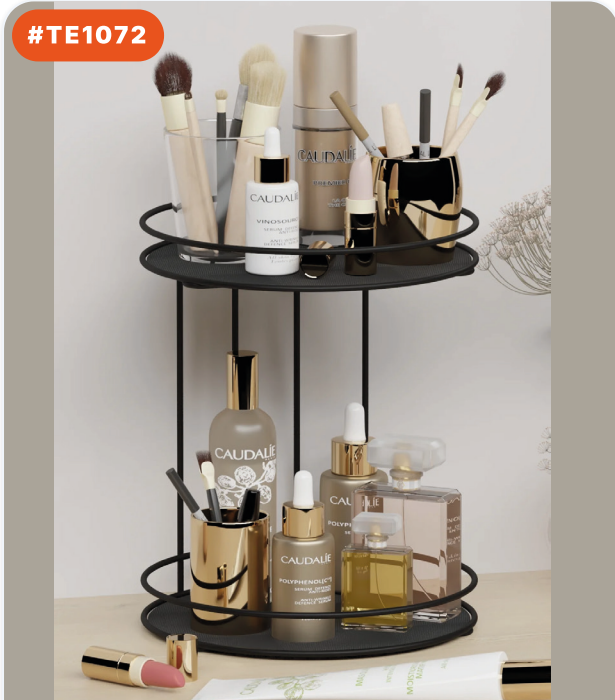

#TE1072

2-TIER JEWELRY ORGANIZER MULTIPURPO...

PRODUCT DIMENSIONS (CM)

21x21x25 CM

8 684646 008587