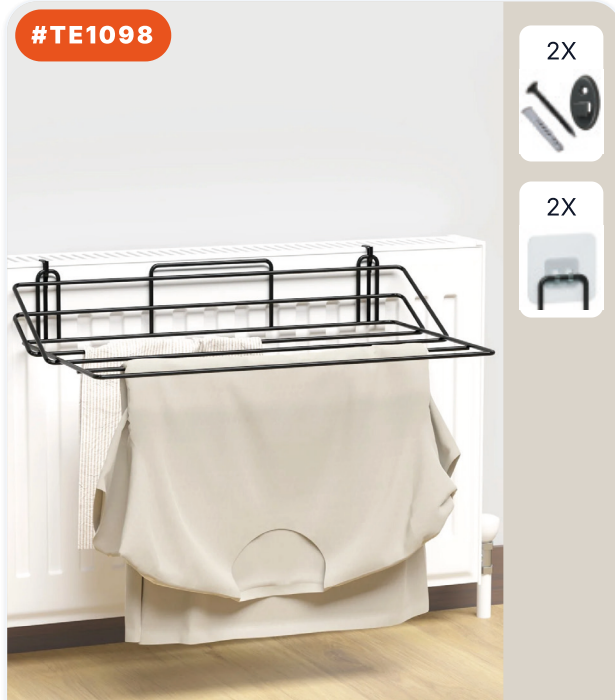

#TE1098

OVER THE DOOR LAUNDRY RACK

PRODUCT DIMENSIONS (CM)

0x0x0 CM

2X

2X