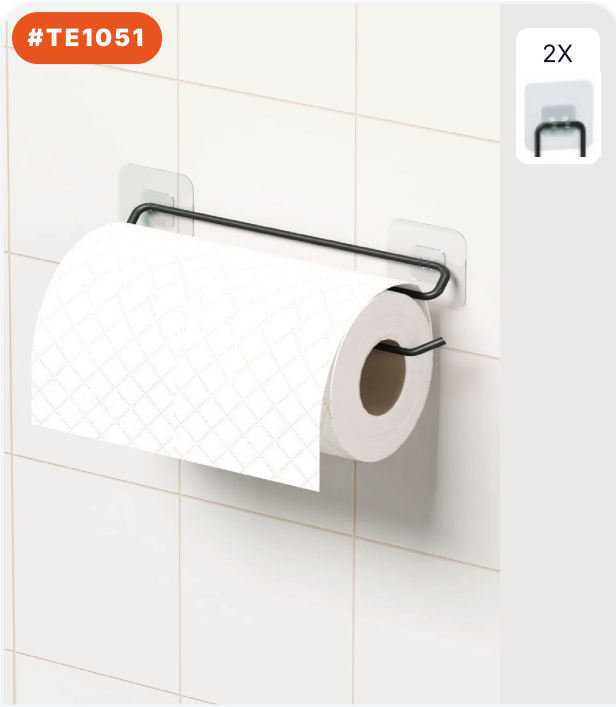

2X

ADHESIVE MINI TOWEL HOLDER

PRODUCT DIMENSIONS (CM)
10x30x6.5 CM

8 684646 008419

#TE1051

2X

ADHESIVE MINI PAPER TOWEL HOLDER

PRODUCT DIMENSIONS (CM)
1×26×9 CM

#TE1050

2X

ADHESIVE MINI TOILET PAPER HOLDER

PRODUCT DIMENSIONS (CM)
1×16×9 CM

#TE1052

2X

ADHESIVE MINI SQUARE TOWEL HOLDER

PRODUCT DIMENSIONS (CM)
17×17×17 CM