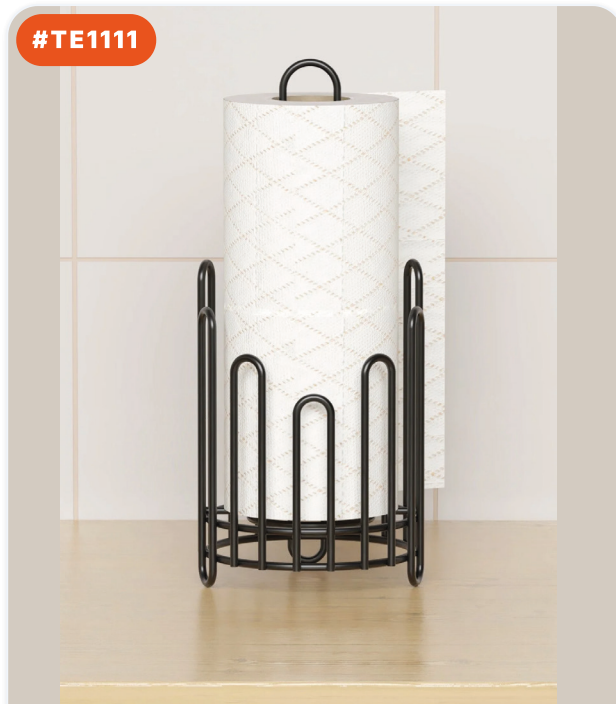

ADHESIVE OIL DISPENSER RACK

PRODUCT DIMENSIONS (CM)
10×30×17.5 CM

8 684646 008761

#TE1008

DISH RACK

PRODUCT DIMENSIONS (CM)
10x38x10 CM

#TE1111

CROWN OVAL NAPKIN HOLDER