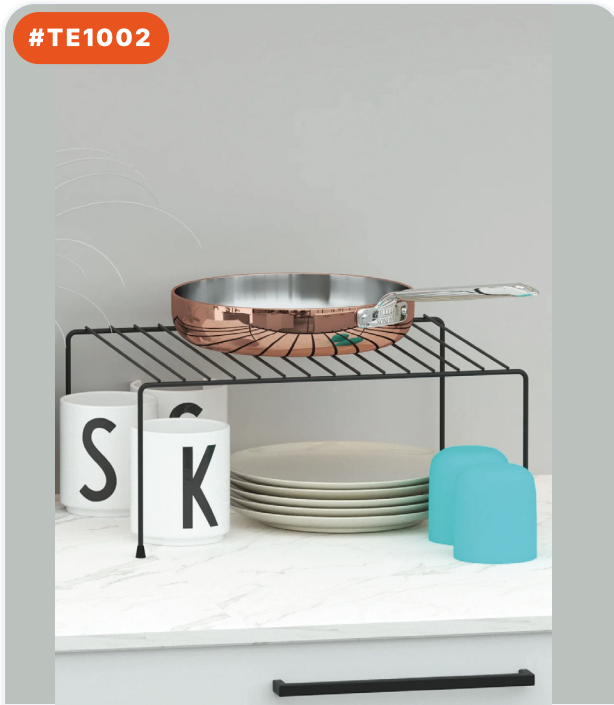

SHOWER ENCLOSURE HOOK

PRODUCT DIMENSIONS (CM)

17x8x5 CM

SAYFA 10

#TE1002

30X28 CABINET GRILL

PRODUCT DIMENSIONS (CM)
32x28x13.5 CM

#TE1013