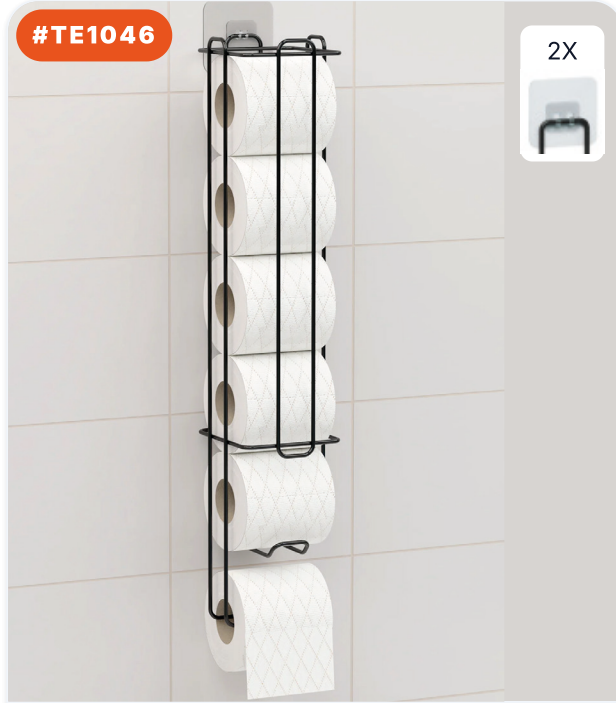

#TE1050

2X

ADHESIVE MINI TOILET PAPER HOLDER

PRODUCT DIMENSIONS (CM)
1×16×9 CM

#TE1052

2X

ADHESIVE MINI SQUARE TOWEL HOLDER

PRODUCT DIMENSIONS (CM)
17×17×17 CM

#TE1046

2X

ADHESIVE SPARE TOILET PAPER HOLDER

PRODUCT DIMENSIONS (CM)
13×12×57 CM

#TE1029 35 X 15 Cm

LARGE BATHROOM ORGANIZER

PRODUCT DIMENSIONS (CM)
15x35x12 CM

8 684646 008358