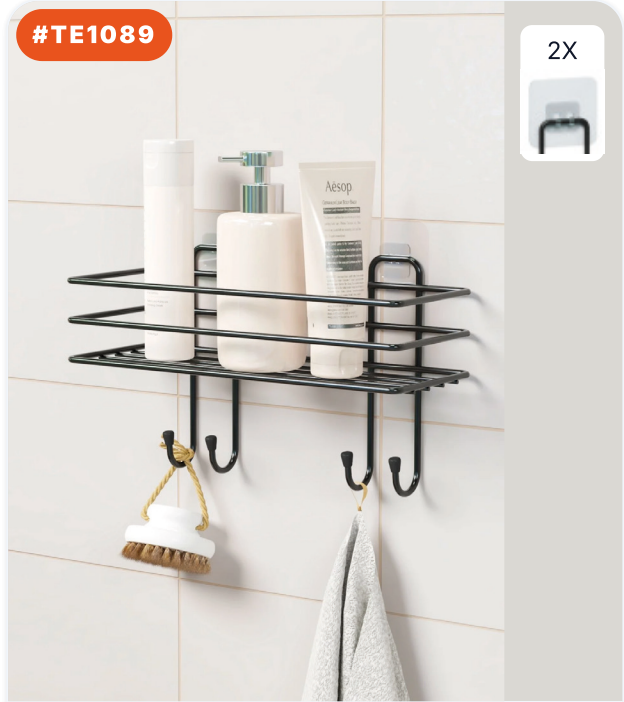

#TE1089

2X

BATHROOM ORGANIZER RACK

PRODUCT DIMENSIONS (CM)
0x0x0 CM