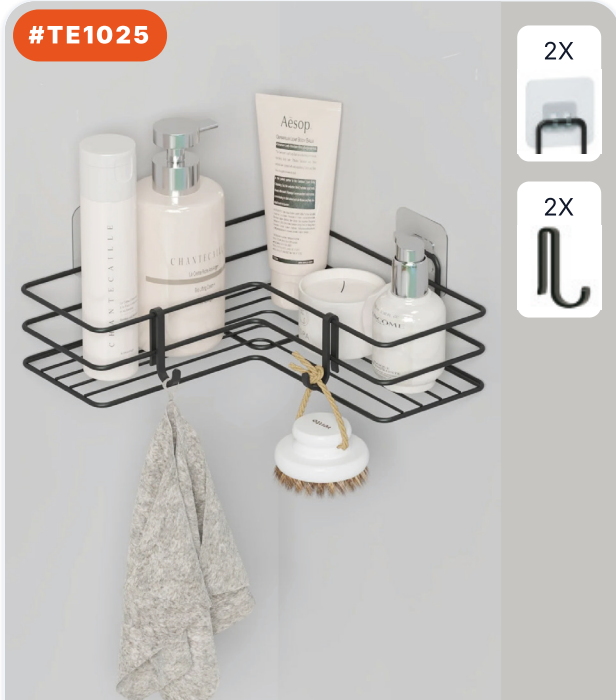

#TE1025

2X

2X

SELF-ADHESIVE SINGLE-TIER CORNER...

PRODUCT DIMENSIONS (CM)
11×26×9 CM

8 684646 008297