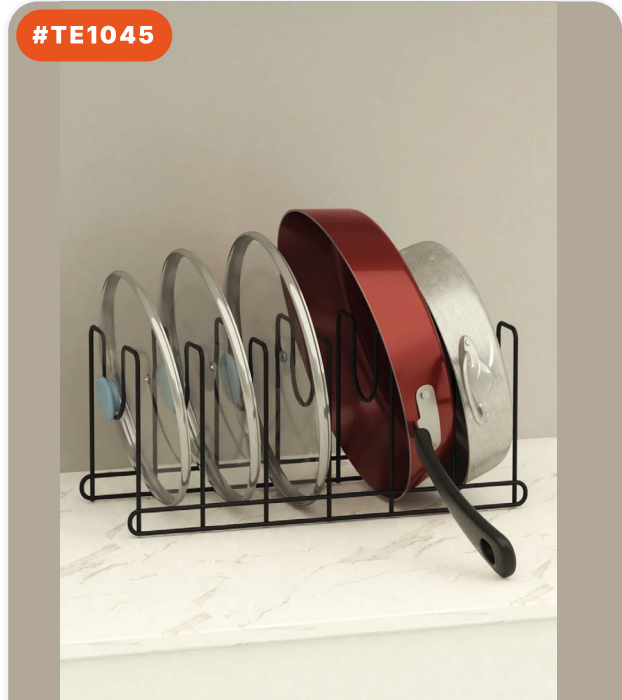

2X

ADHESIVE PAPER TOWEL HOLDER SHELF

PRODUCT DIMENSIONS (CM)
10x30x14 CM

#TE1044

3-TIER CLOSET ORGANIZER

PRODUCT DIMENSIONS (CM)
21x21x23 CM

#TE1045

POT AND PAN ORGANIZER