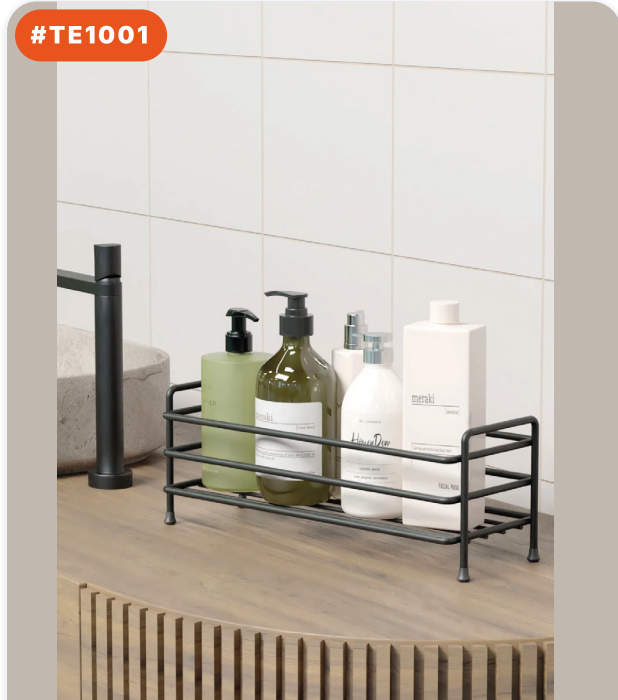

4X

2-PIECE 30X10 STRAIGHT BATHROOM SHELF

PRODUCT DIMENSIONS (CM)

30.5x12.5x10.5 CM

8 684646 008860

#TE1001

STANDING 30X10 BASKET

PRODUCT DIMENSIONS (CM)