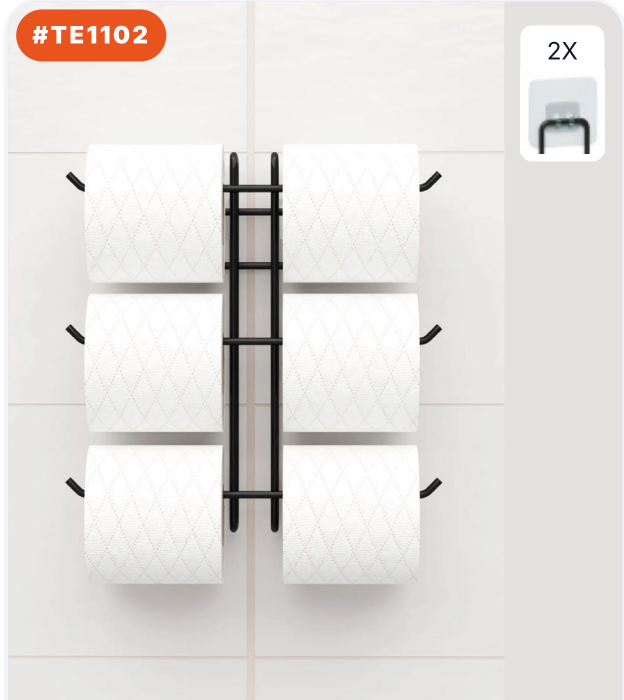

#TE1102

2X

TOILET PAPER HOLDER FOR 6 ROLLS

PRODUCT DIMENSIONS (CM)
0x0x0 CM