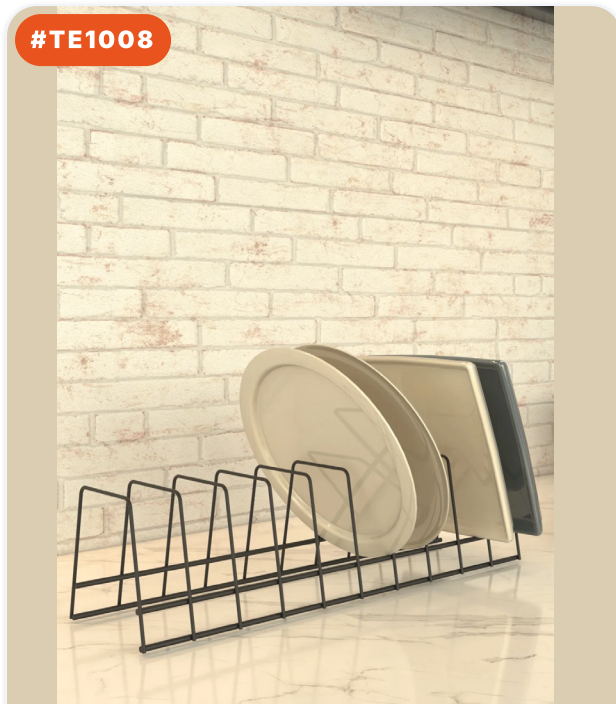

#TE1008

DISH RACK

PRODUCT DIMENSIONS (CM)
10x38x10 CM