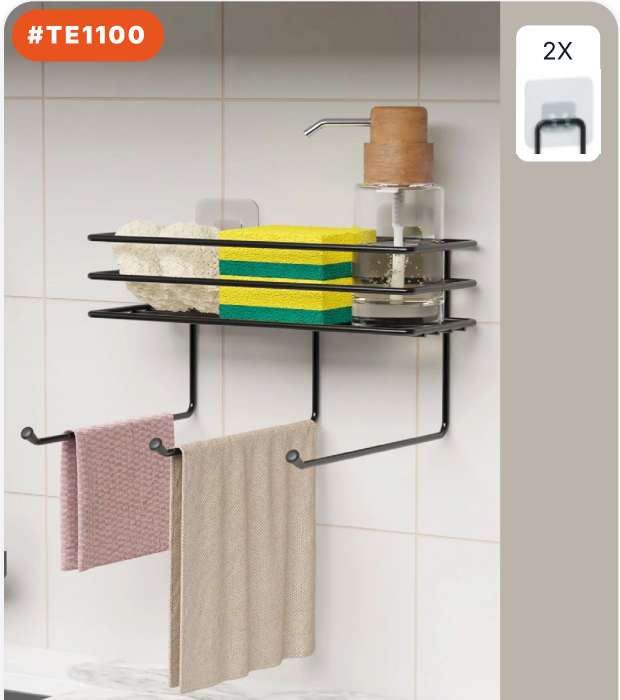

#TE1100

2X

3-TIER TOWEL RACK SHELF

PRODUCT DIMENSIONS (CM)
0x0x0 CM

8 684646 008877