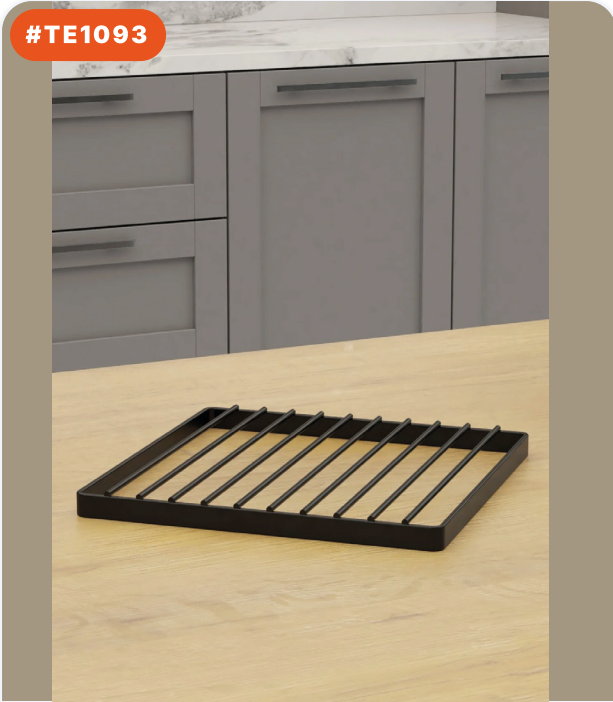

PRODUCT DIMENSIONS (CM)
13x13x24 CM

#TE1088

NAPKIN HOLDER

PRODUCT DIMENSIONS (CM)
6x25x1 CM

#TE1094

FLAT BAR GRILLING RACK

PRODUCT DIMENSIONS (CM)
0x0x0 CM

- 2X
- 6X
- 2X